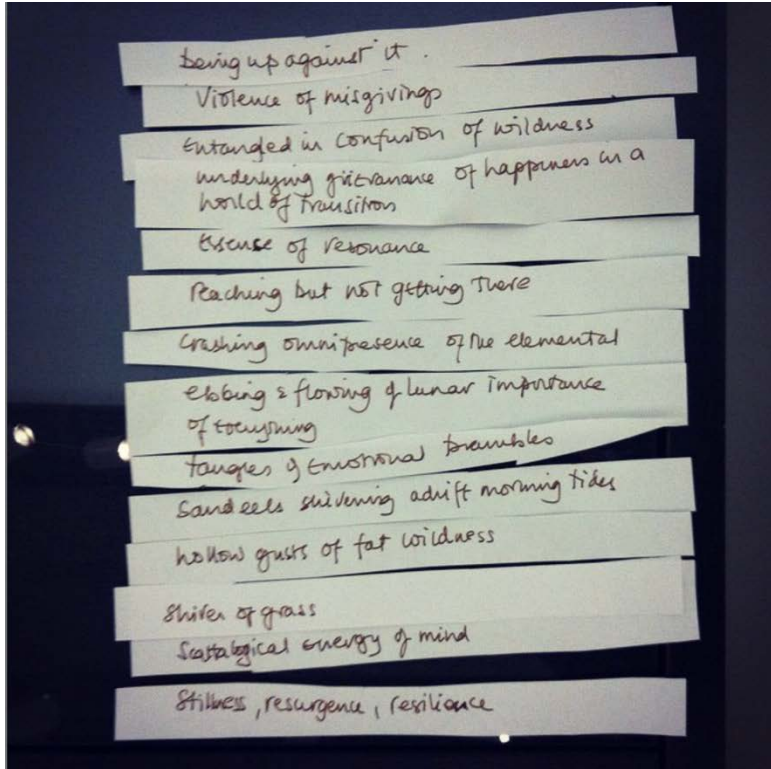

'Panoramic', Towner Gallery 2015, Creative Writing Workshop based on the exhibition

 artofmindfulness • [Follow](#) ...

artofmindfulness #writers at #Towner Gallery for the #drawntothepage #writing #workshop #RichardBillingham #photography

206w

5 likes

MAY 30, 2015

Add a comment... [Post](#)

artofmindfulness • Follow

artofmindfulness #Towner Gallery
#writing #poetry in response to
#RichardBillingham #photography
#drawntothepage #art

206w

6 likes